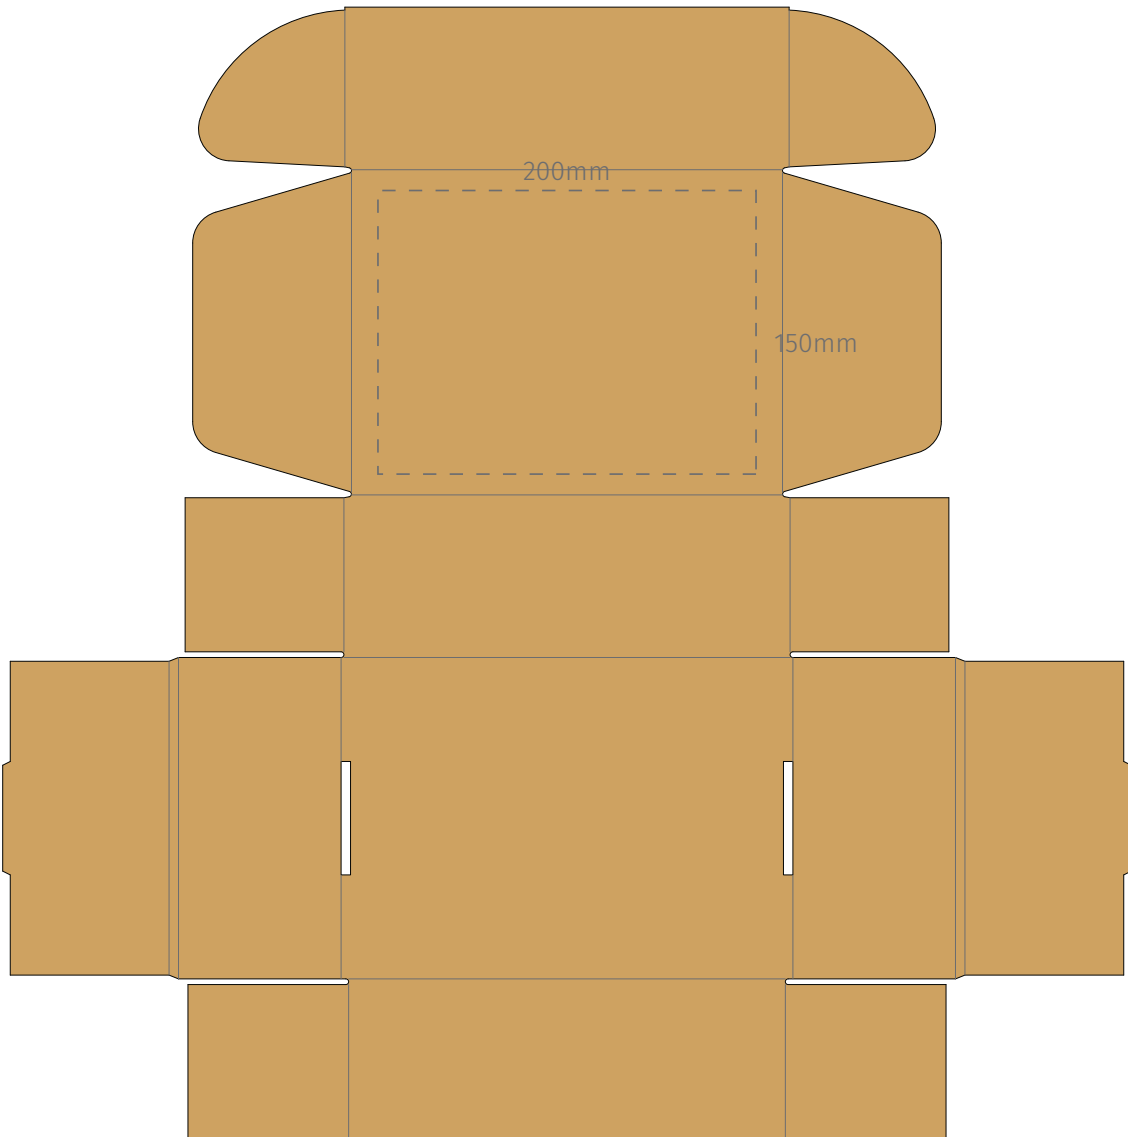

TEMPLATE:
■ E-FLUTE GIFT BOX

OUTSIDE

Item shown at 25% actual size when viewed on A4 paper

BRANDING - Screen Print

Max branding area 200 x 150mm

TEMPLATE:
■ E-FLUTE GIFT BOX

INSIDE

Item shown at 25% actual size when viewed on A4 paper

BRANDING - Screen Print

Max branding area 200 x 150mm