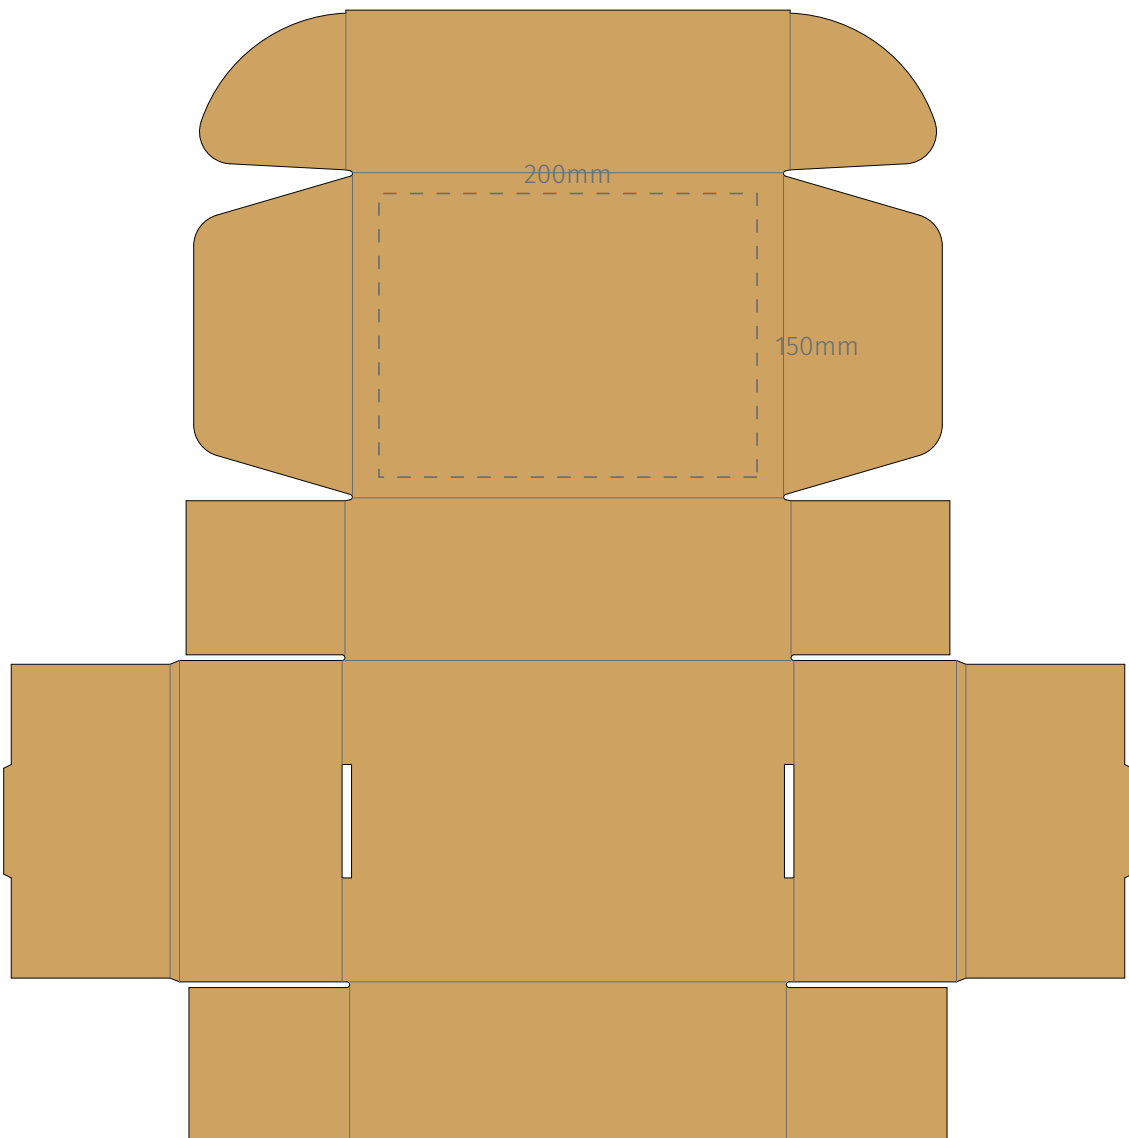

TEMPLATE:
■ E-FLUTE GIFT BOX

OUTSIDE

Item shown at 25% actual size when viewed on A4 paper

BRANDING - Screen Print

Max branding area 200 x 150mm

TEMPLATE:
■ E-FLUTE GIFT BOX

INSIDE

Item shown at 25% actual size when viewed on A4 paper

BRANDING - Screen Print

Max branding area 200 x 150mm